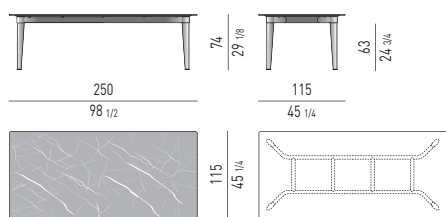

ALLUMINIO ALUMINIUM

Minotti

PIANO CERAMICA STONE BROWN | STONE BROWN CERAMIC TOP

PIANO CERAMICA MARBLE GREY | MARBLE GREY CERAMIC TOP

OPTIONAL RAIN COVER

Disponibile per ogni elemento
Available for each element