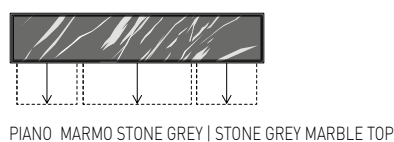

CONSOLLE LIVING TV | LIVING TV CONSOLE TABLE

PIANO MARMO STONE GREY | STONE GREY MARBLE TOP