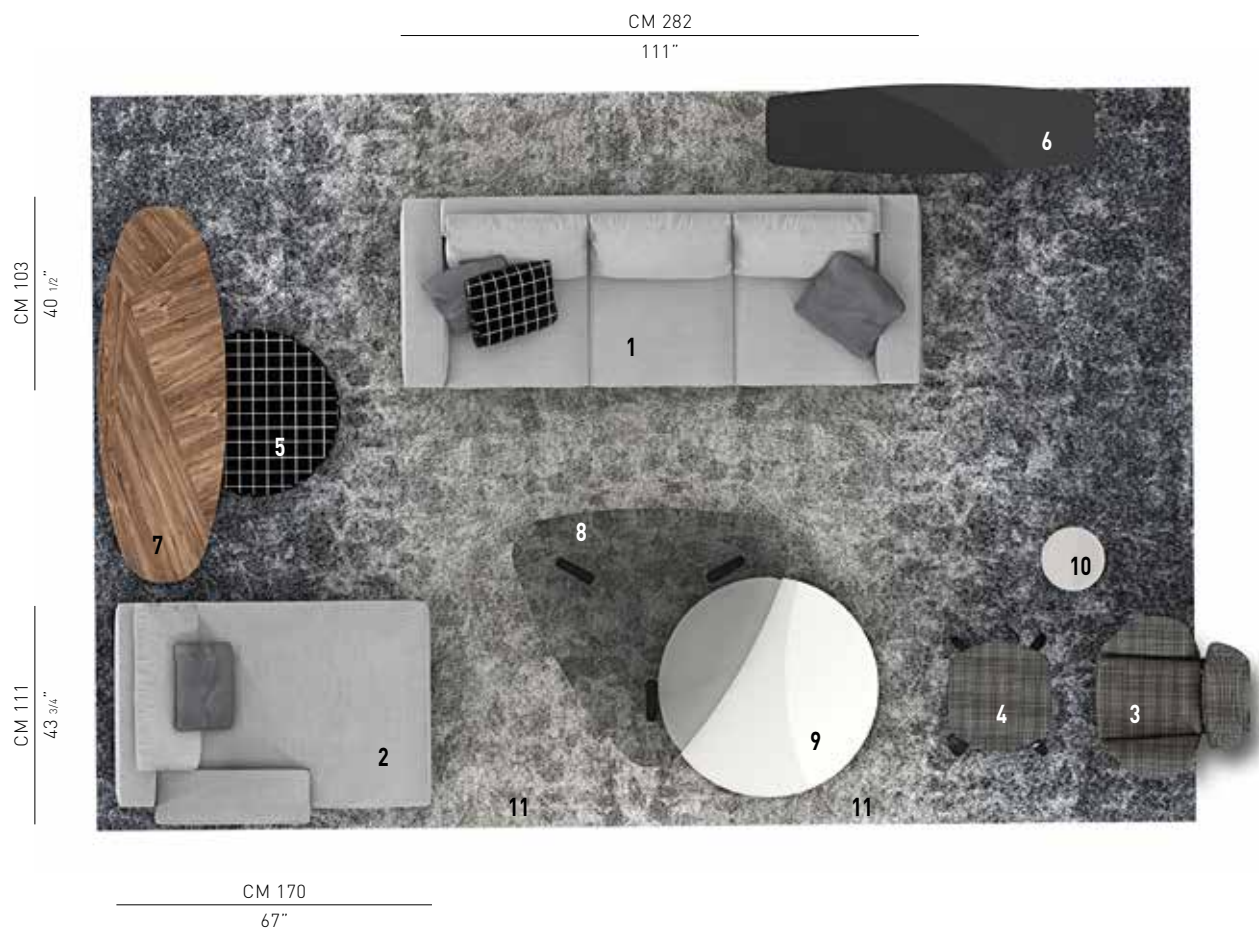

SHERMAN

DESIGN RODOLFO DORDONI

Sherman's strong bones, refined proportions, and structural details are evident whether grouped in large-scale compositions or as individual pieces.

The arrangement depicted is just one example of the many different compositions possible with our seating systems. We suggest that you contact the nearest Minotti dealer to explore the options most suited to your needs and select the upholstery of your choice from the exclusive Minotti collection.

SHERMAN— arrangement 03

SOFA ARRANGEMENT

- 1 **SHERMAN**
SOFA CM 282X103 H84
- 2 **SHERMAN**
CHAISE-LONGUE DX CM 111X170 H84

FURNISHING ACCESSORIES

- 3 **GILLIAM**
ARMCHAIR CM 90X85 H86
- 4 **GILLIAM**
OTTOMAN CM 67X55 H38
- 5 **DAVIS "DRUM"**
OTTOMAN Ø CM 41 H42
- 6 **WILSON**
CONSOLE TABLE CM 180X50 H55
- 7 **SULLIVAN**
COFFEE TABLE CM 205X72 H31
- 8 **SULLIVAN**
COFFEE TABLE CM 150X140 H31
- 9 **SULLIVAN**
COFFEE TABLE Ø CM 120 H18
- 10 **WARREN**
COFFEE TABLE Ø CM 35 H55
- 11 **DIBBETS RAINBOW "ARCTIC"**
RUG CM 400X300

Furnishing accessories

3-4
GILLIAM
ARMCHAIR CM 90X85 H86
OTTOMAN CM 67X55 H38

5
DAVIS "DRUM"
OTTOMAN Ø CM 41 H42

6
WILSON
CONSOLE TABLE CM 180X50 H27

7-8-9
SULLIVAN
COFFEE TABLE
CM 205X72 H31
CM 150X140 H31
Ø CM 120 H18

10
WARREN
COFFEE TABLE Ø CM 35 H55

11
DIBBETS RAINBOW "ARCTIC"
RUG CM 400X300

Settings