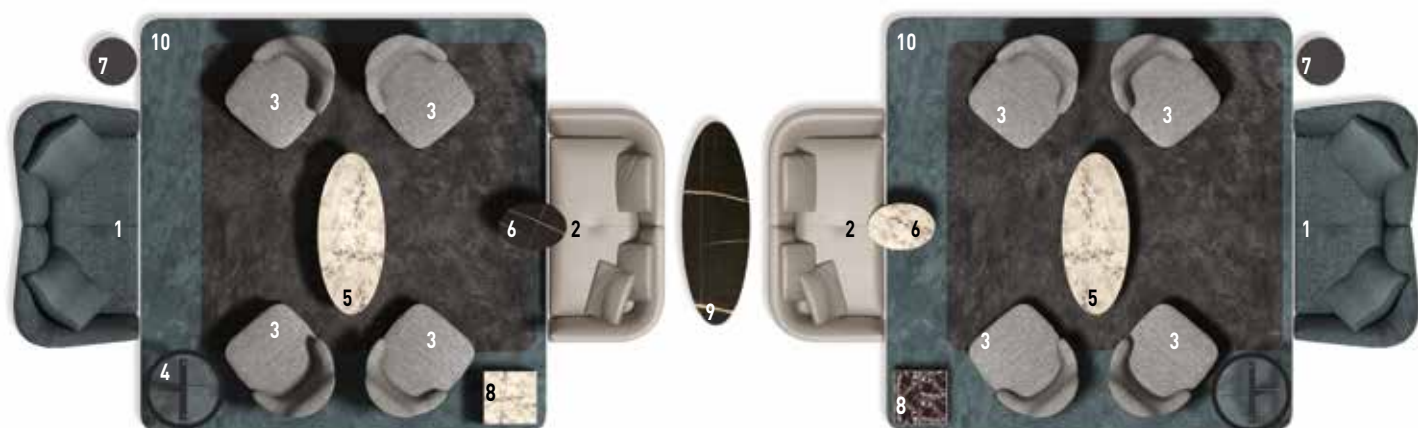

# LOUNGE SEYMOUR

DESIGN RODOLFO DORDONI

Designed to furnish hospitality settings with style and elegance, Seymour Lounge offers scaled-down size and soft curves that express a feeling of intimacy and discretion.

## LOUNGE SEYMOUR — arrangement 01

### SOFA ARRANGEMENT

- 1 LOUNGE SEYMOUR  
"HIGH" SOFA CM 190X95 H76
- 2 LOUNGE SEYMOUR  
"LOW" SOFA CM 174X87 H70

**7**  
**CESAR**  
COFFEE TABLE Ø CM 36X H45 MOD. B

**8**  
**ELLIOTT**  
COFFEE TABLE CM 40X40 H45

**9**  
**CATLIN**  
CONSOLE CM 150X50 H64

**10**  
**DIBBETS CAMBRÉ**  
RUG CM 300X300