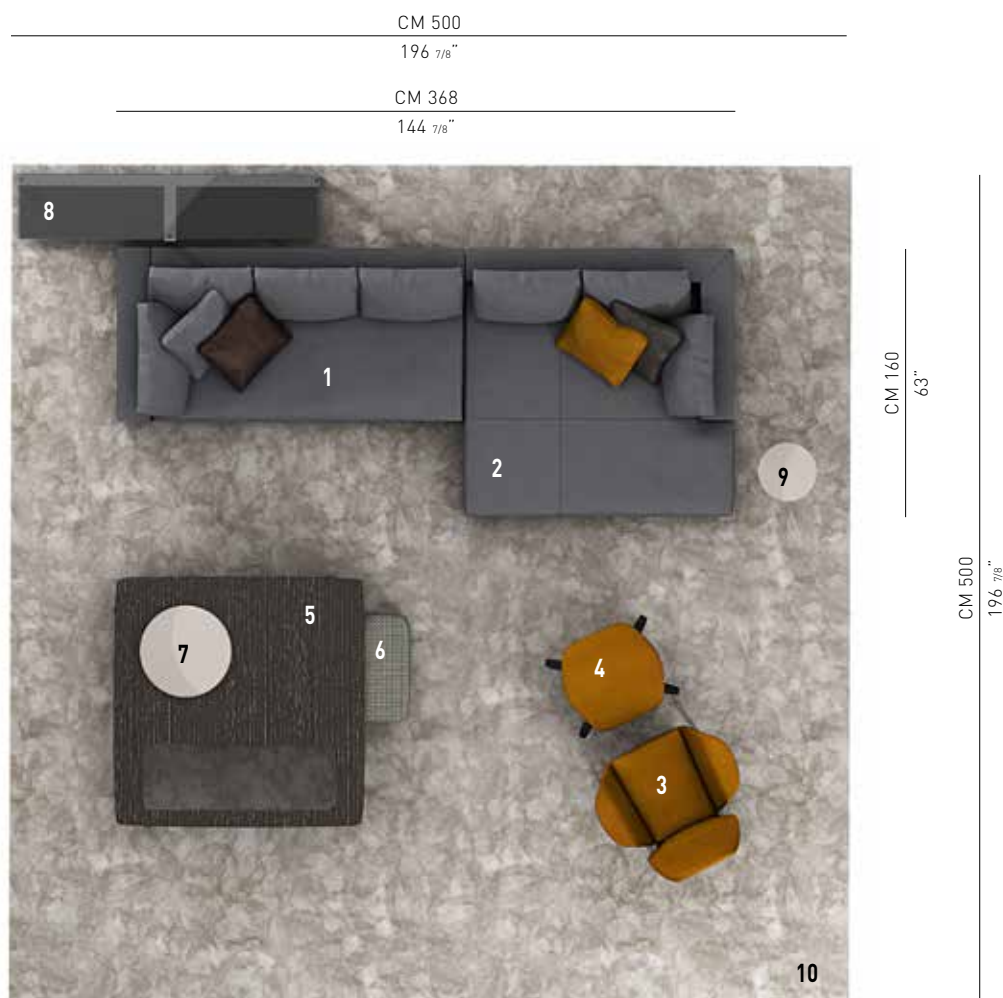

HAMILTON — arrangement 08

SOFA ARRANGEMENT

- 1 **HAMILTON "SOFÀ"**
SOFA WITH ARMREST SX
CM 208X104 H73
- 2 **HAMILTON "SOFÀ"**
CHAISE-LONGUE SOFÀ DX
CM 160X160 H73

FURNISHING ACCESSORIES

- 3 **GILLIAM**
ARMCHAIR CM 90X85 H86
- 4 **GILLIAM**
OTTOMAN CM 67X55 H38
- 5 **PERRY**
COFFEE TABLE CM 150X150 H38
- 6 **DAVIS**
OTTOMAN CM 63X63 H33
- 7 **TURNER**
TRAY Ø CM 55
- 8 **WILLIAMS "CONSOLE"**
CONSOLE-TABLE CM 180X40 H60
- 9 **WARREN**
COFFEE TABLE Ø CM 35 H55
- 10 **MATT DIBBETS**
RUG CM 500X500

Furnishing accessories

3-4
GILLIAM
ARMCHAIR CM 90X85 H86
OTTOMAN CM 67X55 H38

5
PERRY
COFFEE TABLE CM 150X150 H38

6
DAVIS
OTTOMAN CM 63X63 H33

7
TURNER
TRAY Ø CM 55

8
WILLIAMS "CONSOLE"
CONSOLE-TABLE CM 180X40 H60

9
WARREN
COFFEE TABLE Ø CM 35 H55

10
MATT DIBBETS
RUG CM 500X500

Settings