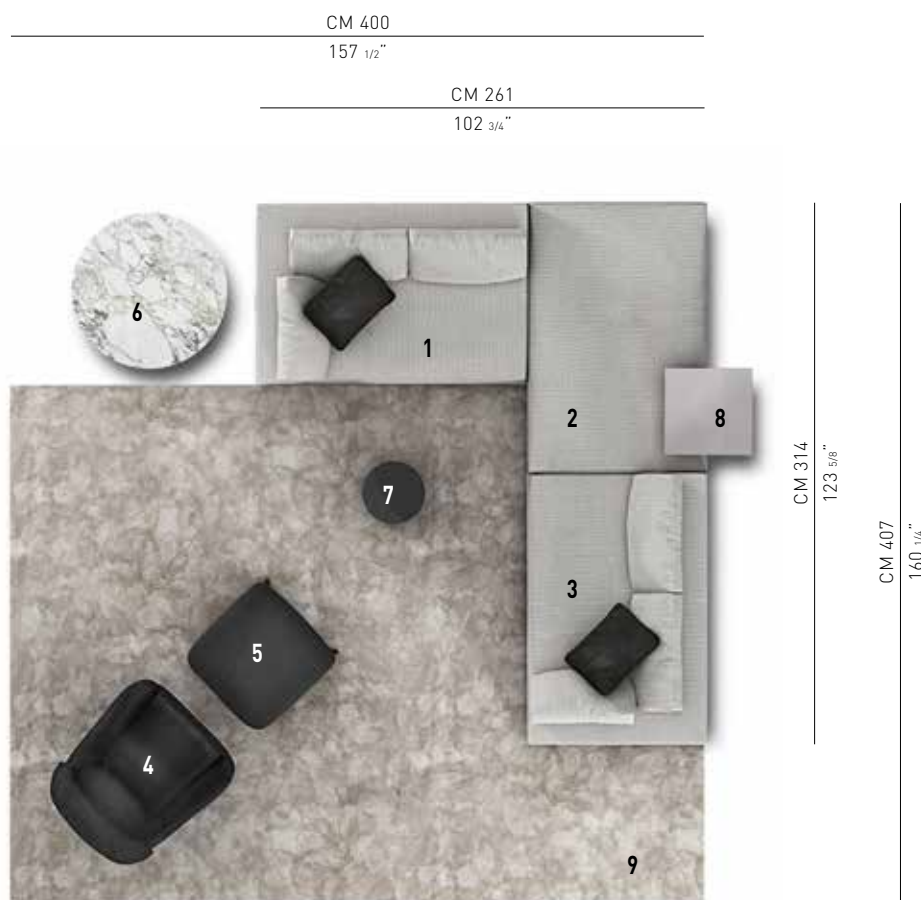

HAMILTON — arrangement 03

SOFA ARRANGEMENT

- 1 **HAMILTON "MODULO"**
END CORNER SOFA SX
CM 157X104 H73
- 2 **HAMILTON "MODULO"**
DAY BED CM 157X104 H73
- 3 **HAMILTON "MODULO"**
END CORNER SOFA DX
CM 157X104 H73