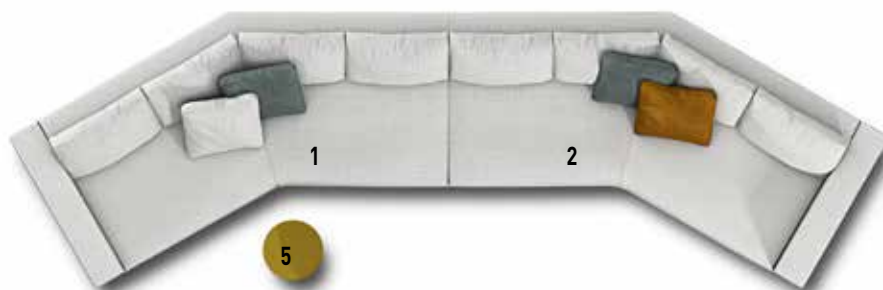

The arrangement depicted is just one example of the many different compositions possible with our seating systems. We suggest that you contact the nearest Minotti dealer to explore the options most suited to your needs and select the upholstery of your choice from the exclusive Minotti collection.

# HAMILTON — arrangement 13

CM 600

236 1/4"

CM 524

206 1/4"

CM 166  
65 3/8"

CM 473  
186 1/4"

## SOFA ARRANGEMENT

- 1 HAMILTON "SOFA"**  
INCLINED SOFA WITH ARMREST SX  
CM 266X104 H73
- 2 HAMILTON "SOFA"**  
INCLINED SOFA WITH ARMREST DX  
CM 266X104 H73