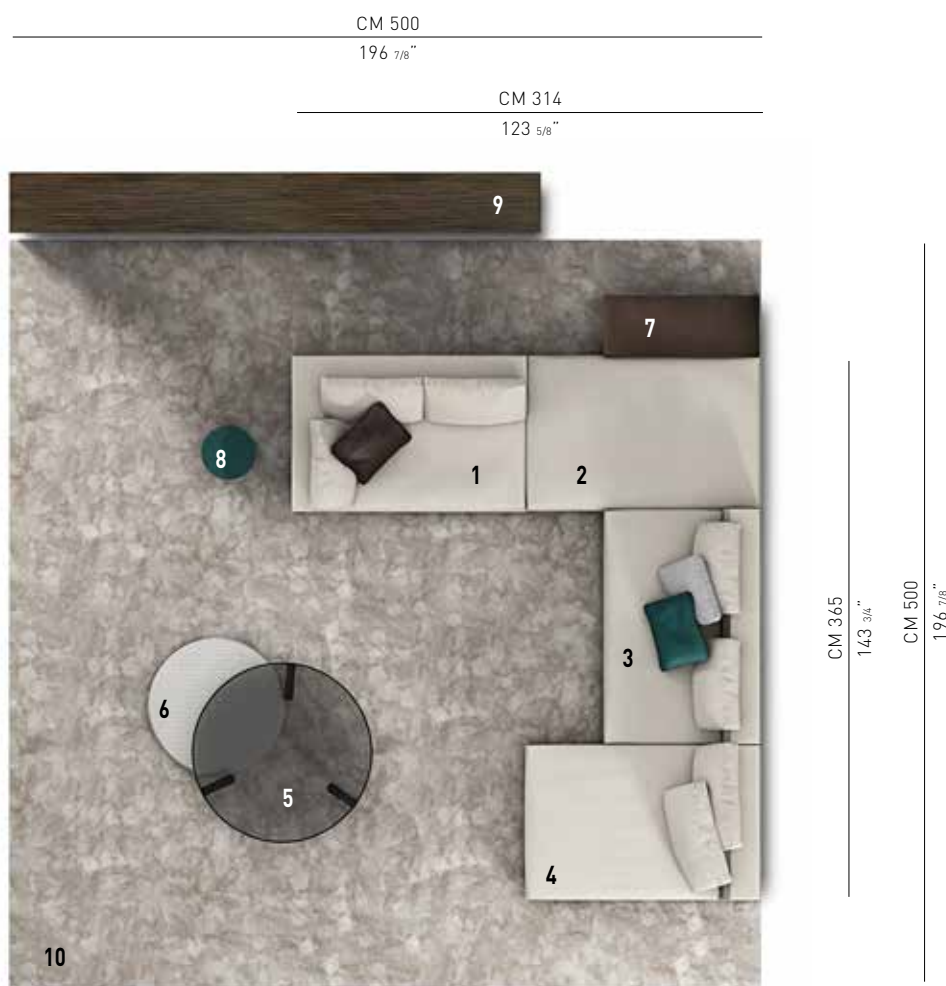

# HAMILTON — arrangement 12

## SOFA ARRANGEMENT

- 1 HAMILTON "MODULO"  
END CORNER SOFA SX  
CM 157X104 H73
- 2 HAMILTON "MODULO"  
DAY BED CM 157X104 H40
- 3 HAMILTON "MODULO"  
CENTRAL SOFA  
CM 157X104 H73
- 4 HAMILTON "MODULO"  
COUCH CM 104X157 H73

## FURNISHING ACCESSORIES

- 5 SULLIVAN  
COFFEE TABLE Ø CM 120 H31
- 6 DAVIS  
OTTOMAN Ø CM 89 H27
- 7 FLORENCE-HAMILTON  
COFFEE TABLE CM 103X40 H36
- 8 CESAR  
COFFEE TABLE Ø CM 36 H45
- 9 JOHNS  
BOOKCASE CM 353X40 H174
- 10 MATT DIBBETS  
RUG CM 500X500

## Furnishing accessories

5  
**SULLIVAN**  
COFFEE TABLE Ø CM 120 H31

6  
**DAVIS**  
OTTOMAN Ø CM 89 H27

7  
**FLORENCE-HAMILTON**  
COFFEE TABLE  
CM 103X40 H36

8  
**CESAR**  
COFFEE TABLE Ø CM 36 H45