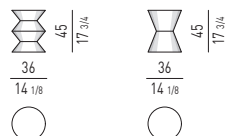

Guéridons réalisés avec estampage en polyuréthane structurel (Baydur® 60), finition laquée brillante pour extérieur dans les couleurs : Blanc, Sable, Celadon et Granite. Patins de protection en gomme milleraies noire. Cesar Outdoor est équipé de distanceurs situés dans la partie inférieure en PVC, bloqués à l'aide de vis en Inox, le tout recouvert d'une gomme milleraies qui le stabilise au sol.

Rain Cover optionnel : réalisé en gomme sur polyester 150/300. Dans le mélange en PVC ont été ajoutés des additifs visant à en améliorer la fonction de protection : anti-UV pour l'exposition à l'action directe du soleil, antimicrobique, antibactérien, anti-acariens et auto-éteignant. Pour le nettoyage, éviter l'utilisation de détergents agressifs même d'usage courant. Il est vivement conseillé d'utiliser le plus possible - non seulement pendant les mois d'hiver - les housses Rain Cover afin de garder les articles de la Lifescape Collection en bon état. Malgré l'utilisation de matériaux et de techniques de fabrication soigneusement choisis pour leurs caractéristiques et leurs prestations à l'extérieur, ne pas oublier que l'action des agents atmosphériques peut sensiblement modifier l'état d'origine du mobilier.