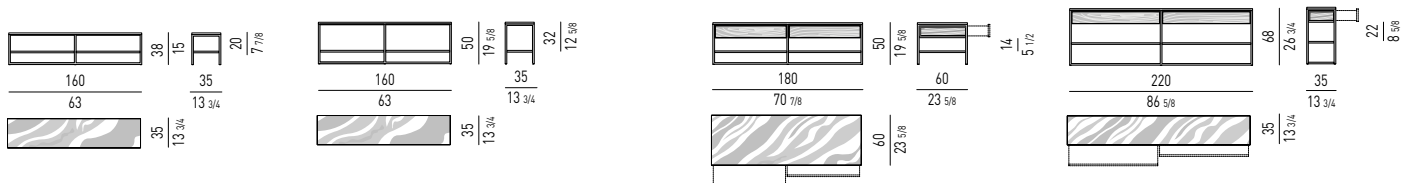

## PIANO LACCATO LUCIDO | GLOSSY LACQUERED TOP

TAVOLINI | COFFEE TABLES

TAVOLINI "SIDE TABLES" | "SIDE TABLES"

CONSOLE | CONSOLE TABLES

Misura interna cassetti / Drawers internal size:  
cm 82X41 H7,5

Misura interna cassetti / Drawers internal size:  
cm 102X26 H7,5

## PIANO IN MARMO CALACATTA / MARMO BARDIGLIO NUVOLATO | CALACATTA MARBLE / BARDIGLIO NUVOLATO MARBLE TOP

TAVOLINI | COFFEE TABLES

TAVOLINI "SIDE TABLES" | "SIDE TABLES"

CONSOLE | CONSOLE TABLES

Misura interna cassetti / Drawers internal size:  
cm 82X41 H7,5