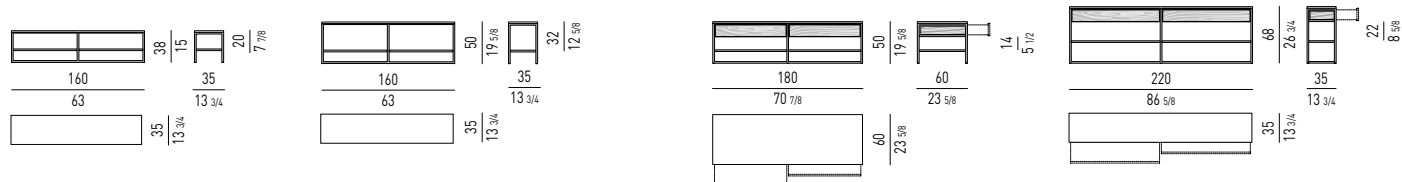

### CONSOLLE | CONSOLE TABLES

Misura interna cassetti / Drawers internal size:  
cm 82X41 H7,5

Misura interna cassetti / Drawers internal size:  
cm 102X26 H7,5

## PIANO LACCATO LUCIDO | GLOSSY LACQUERED TOP

TAVOLINI | COFFEE TABLES

TAVOLINI "SIDE TABLES" | "SIDE TABLES"

CONSOLE | CONSOLE TABLES

Misura interna cassetti / Drawers internal size:  
cm 82X41 H7,5

Misura interna cassetti / Drawers internal size:  
cm 102X26 H7,5

## PIANO IN MARMO CALACATTA / MARMO BARDIGLIO NUVOLATO | CALACATTA MARBLE / BARDIGLIO NUVOLATO MARBLE TOP

TAVOLINI | COFFEE TABLES

TAVOLINI "SIDE TABLES" | "SIDE TABLES"

CONSOLE | CONSOLE TABLES

Misura interna cassetti / Drawers internal size:  
cm 82X41 H7,5