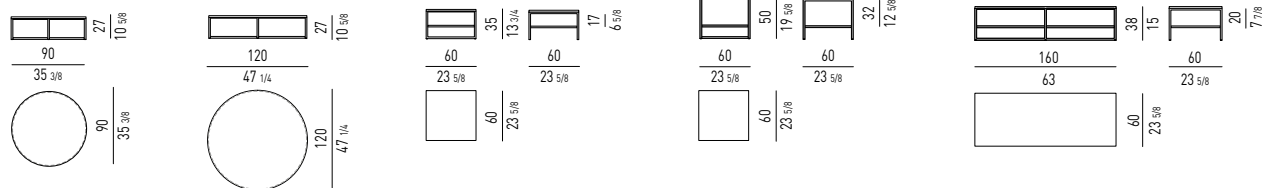

### CONSOLLE | CONSOLE TABLES

Misura interna cassetti / Drawers internal size:  
cm 82X41 H7,5

Misura interna cassetti / Drawers internal size:  
cm 102X26 H7,5

## PIANO LACCATO LUCIDO | GLOSSY LACQUERED TOP

TAVOLINI | COFFEE TABLES

TAVOLINI "SIDE TABLES" | "SIDE TABLES"

CONSOLE | CONSOLE TABLES

Misura interna cassetti / Drawers internal size:  
cm 82X41 H7,5

Misura interna cassetti / Drawers internal size:  
cm 102X26 H7,5

## PIANO IN MARMO CALACATTA / MARMO BARDIGLIO NUVOLATO | CALACATTA MARBLE / BARDIGLIO NUVOLATO MARBLE TOP

TAVOLINI | COFFEE TABLES

TAVOLINI "SIDE TABLES" | "SIDE TABLES"

CONSOLE | CONSOLE TABLES

Misura interna cassetti / Drawers internal size:  
cm 82X41 H7,5