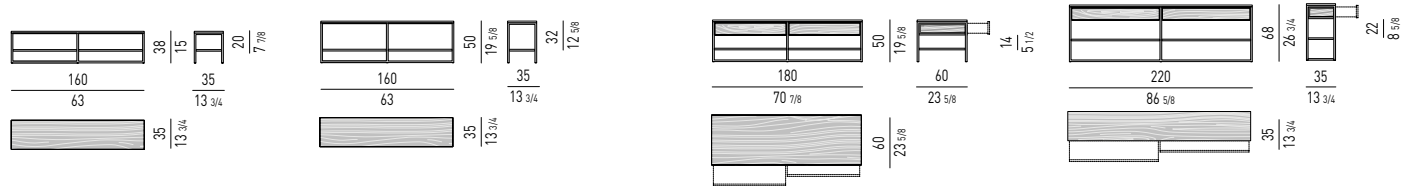

CONSOLLE | CONSOLE TABLES

Misura interna cassetti / Drawers internal size:
cm 82X41 H7,5

Misura interna cassetti / Drawers internal size:
cm 102X26 H7,5