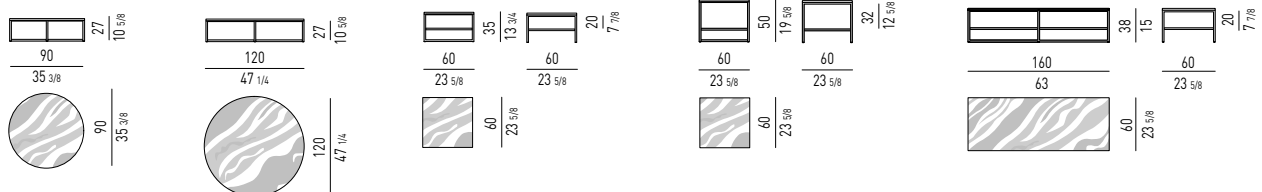

### CONSOLLE | CONSOLE TABLES

Misura interna cassetti / Drawers internal size:  
cm 82X41 H7,5

Misura interna cassetti / Drawers internal size:  
cm 102X26 H7,5

## PIANO LACCATO LUCIDO | GLOSSY LACQUERED TOP

TAVOLINI | COFFEE TABLES

TAVOLINI "SIDE TABLES" | "SIDE TABLES"

CONSOLE | CONSOLE TABLES

Misura interna cassetti / Drawers internal size:  
cm 82X41 H7,5

Misura interna cassetti / Drawers internal size:  
cm 102X26 H7,5

## PIANO IN MARMO CALACATTA / MARMO BARDIGLIO NUVOLATO | CALACATTA MARBLE / BARDIGLIO NUVOLATO MARBLE TOP

TAVOLINI | COFFEE TABLES

TAVOLINI "SIDE TABLES" | "SIDE TABLES"

CONSOLE | CONSOLE TABLES

Misura interna cassetti / Drawers internal size:  
cm 82X41 H7,5