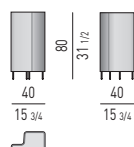

LAMPADINE DA TERRA FLOOR LAMPS

NEW 2018