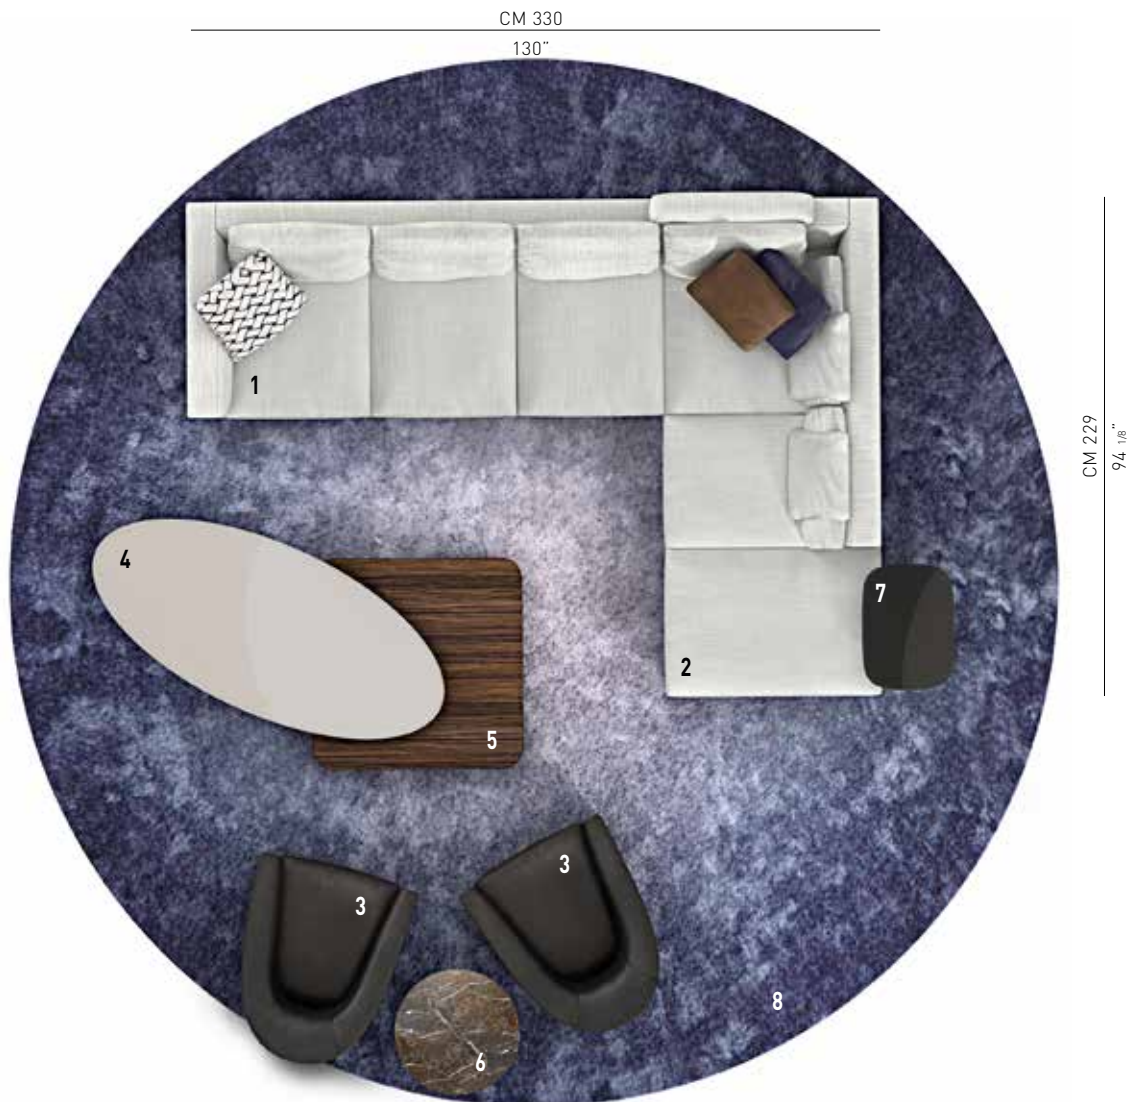

ANDERSEN LINE

DESIGN RODOLFO DORDONI

A sofa that sits just off the floor, whose clean, minimalist lines allow it to furnish any living space with style and elegance.

The arrangement depicted is just one example of the many different compositions possible with our seating systems. We suggest that you contact the nearest Minotti dealer to explore the options most suited to your needs and select the upholstery of your choice from the exclusive Minotti collection.

ANDERSEN LINE — arrangement 02

SOFA ARRANGEMENT

- 1 ANDERSEN LINE**
ELEMENT WITH 1 ARMREST SX
CM 227X103 H82
- 2 ANDERSEN LINE**
OPEN-END SOFA ELEMENT DX
CM 239X103 H82

FURNISHING ACCESSORIES

- 3 QUINN**
ARMCHAIR CM 78X95 H70
- 4 RAYMOND**
COFFEE TABLE CM 180X180 H29
- 5 ANDRÉ**
COFFEE TABLE CM 100X100 H15
- 6 NETO**
COFFEE TABLE Ø CM 60 H40
- 7 CLYFFORD**
COFFEE TABLE CM 60X44 H51
- 8 DIBBETS RAINBOW "ARCTIC"**
RUG Ø CM 500